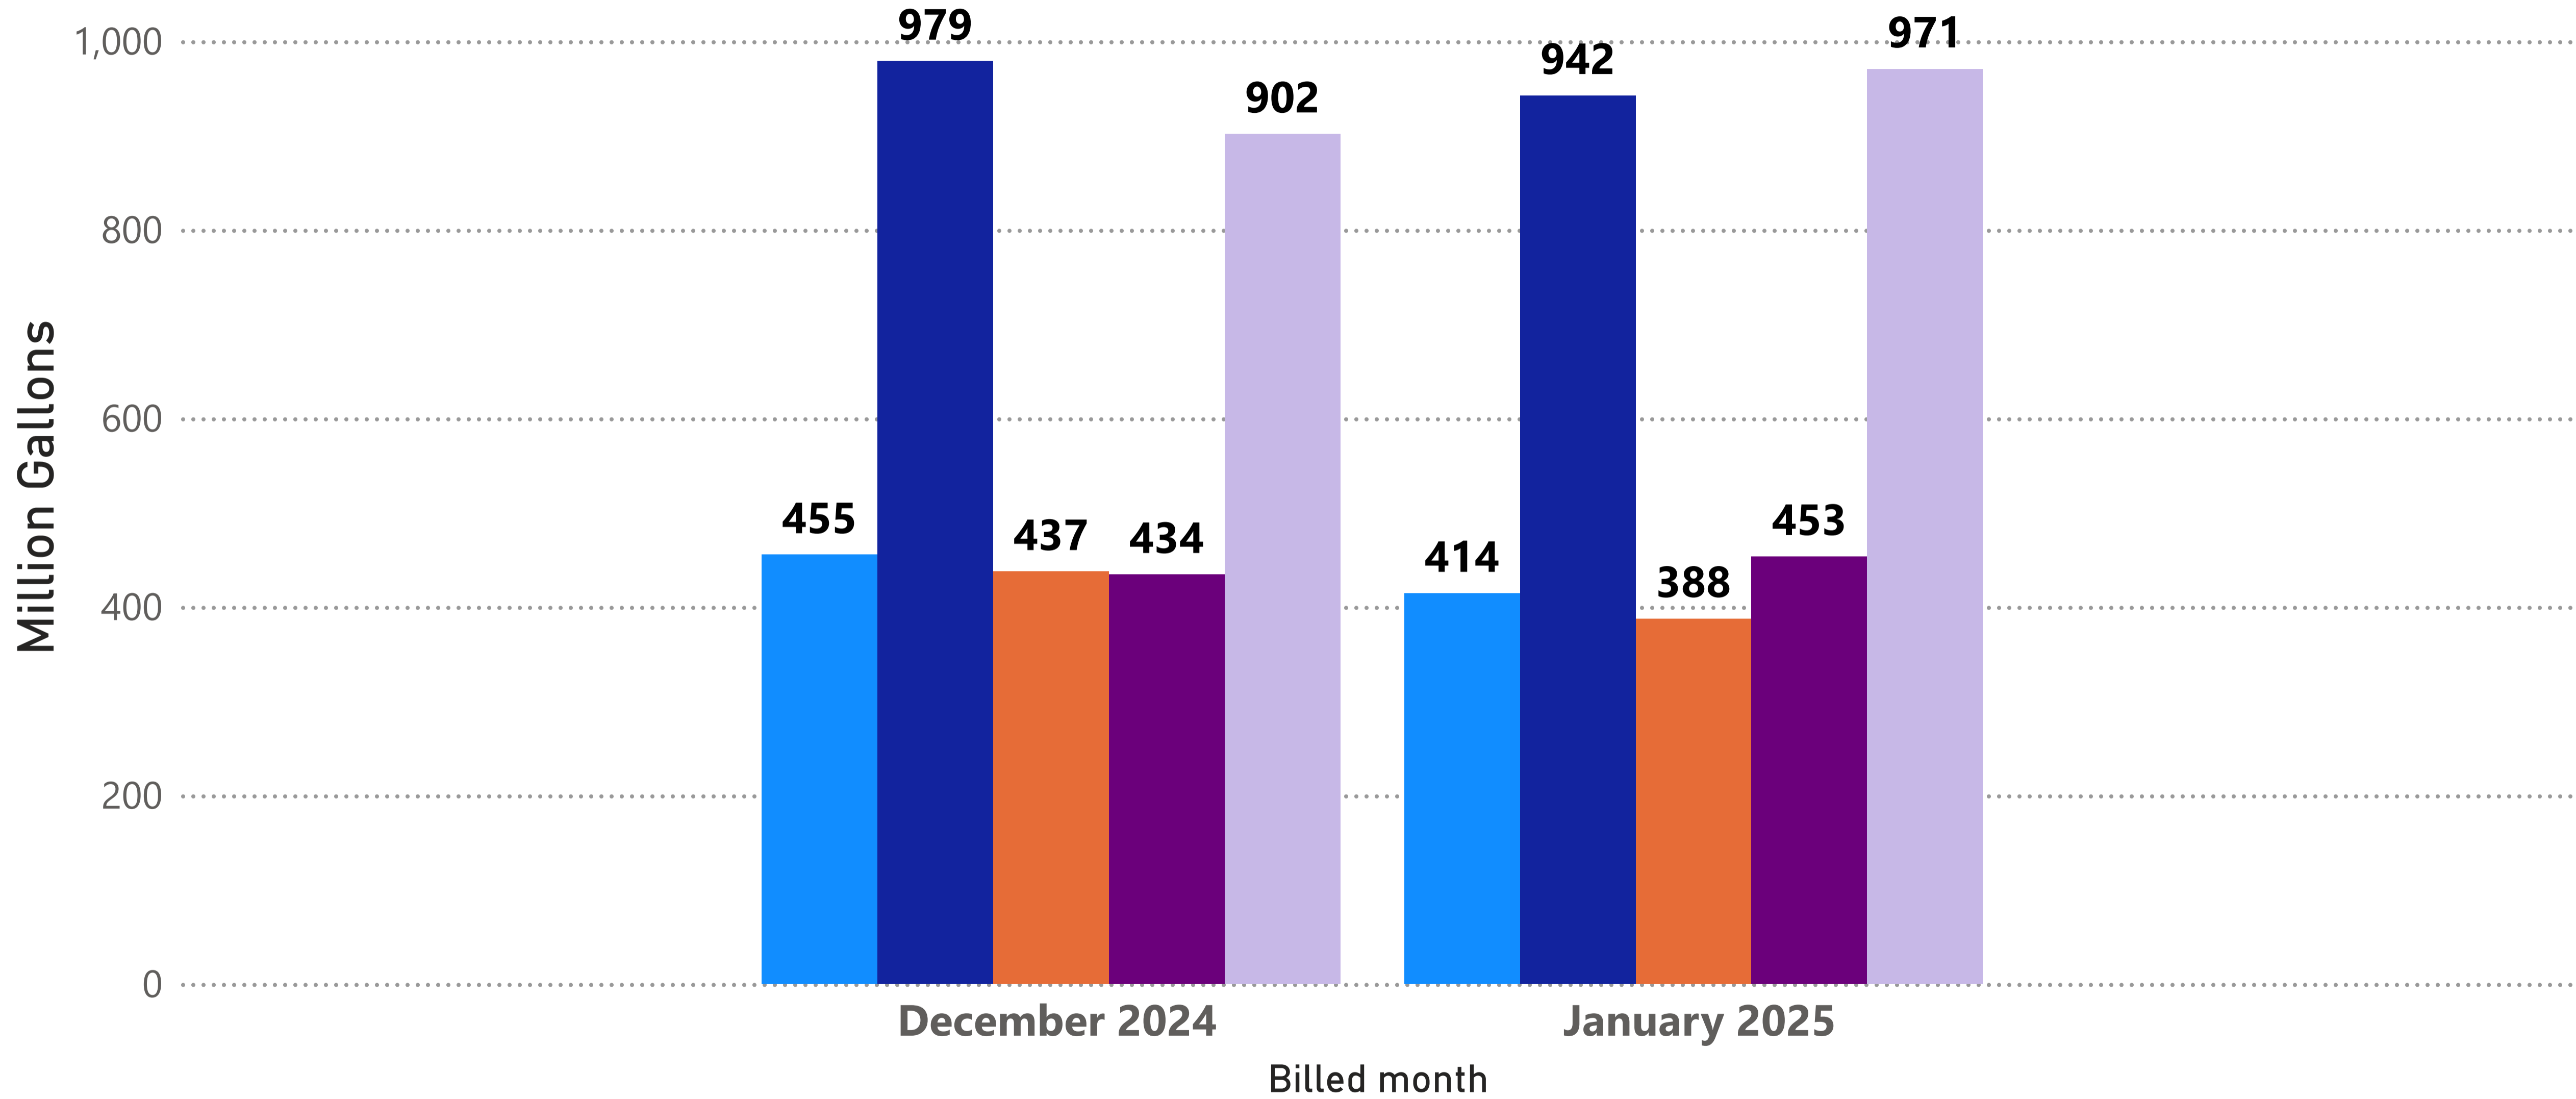

Billed water (Million gallons) by month and class

Class ● Commercial ● Large Volume ● Residential ● Wholesale ● Wholesale - Raw

*Wholesale **Raw** (San Patricio, City of Alice, City of Mathis, City of Beeville)

*Wholesale **Treated** (San Patricio - GCGV, STWA, Port Aransas (NCWC & ID#4), Violet Water Supply)