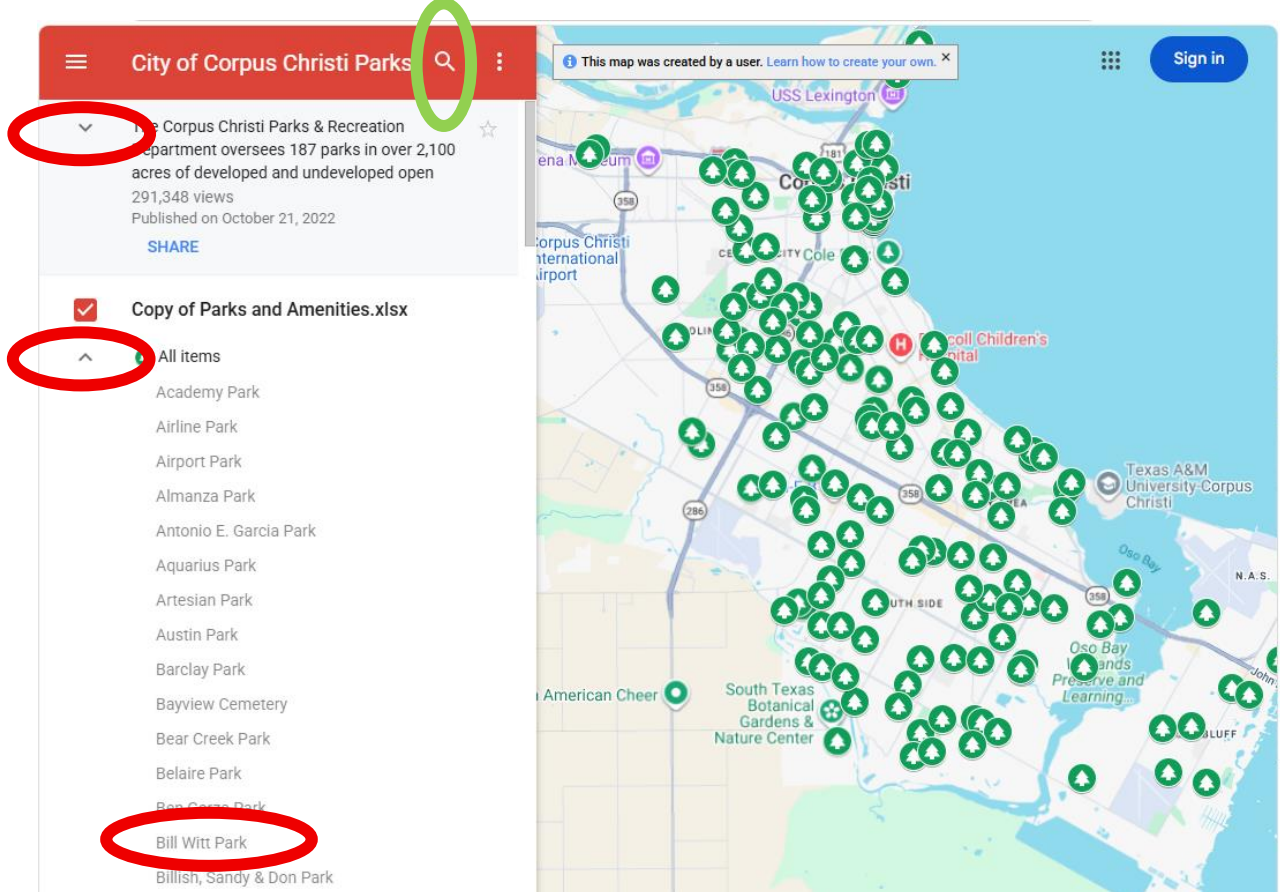

# Find a Park

**Helpful Tips** regarding the features of this **interactive map**

## City of Corpus Christi Parks Interactive Map:

<https://cctx.info/City-Parks-Interactive-Map>

Click this symbol  on the upper right-hand corner of the map below to view it larger.

Click the arrows  on the left-hand panel of the map below to expand the view for the full description and to view the full list of parks.

Click on any park on the list, like **Bill Witt Park** shown below, for information about the park (acres, address, amenities, and may show images) and the location on the map.

Select the search tool , and enter a park name, like **Bill Witt Park** shown below, to view the location on the map. You may also search by **street name, ZIP code, amenities, etc.**