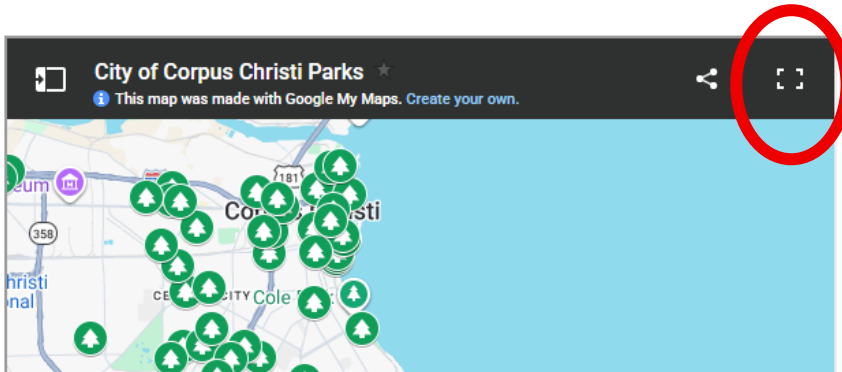

# Find a Park

**Helpful Tips** regarding the features of this **interactive map**

## City of Corpus Christi Parks Interactive Map:

<https://cctx.info/City-Parks-Interactive-Map>

Click this symbol  on the upper right-hand corner of the map below to view it larger.

Click the arrows  on the left-hand panel of the map below to expand the view for the full description and to view the full list of parks.

Click on any park on the list, like **Bill Witt Park** shown below, for information about the park (acres, address, amenities, and may show images) and the location on the map.

Select the search tool , and enter a park name, like **Bill Witt Park** shown below, to view the location on the map. You may also search by **street name, ZIP code, amenities, etc.**