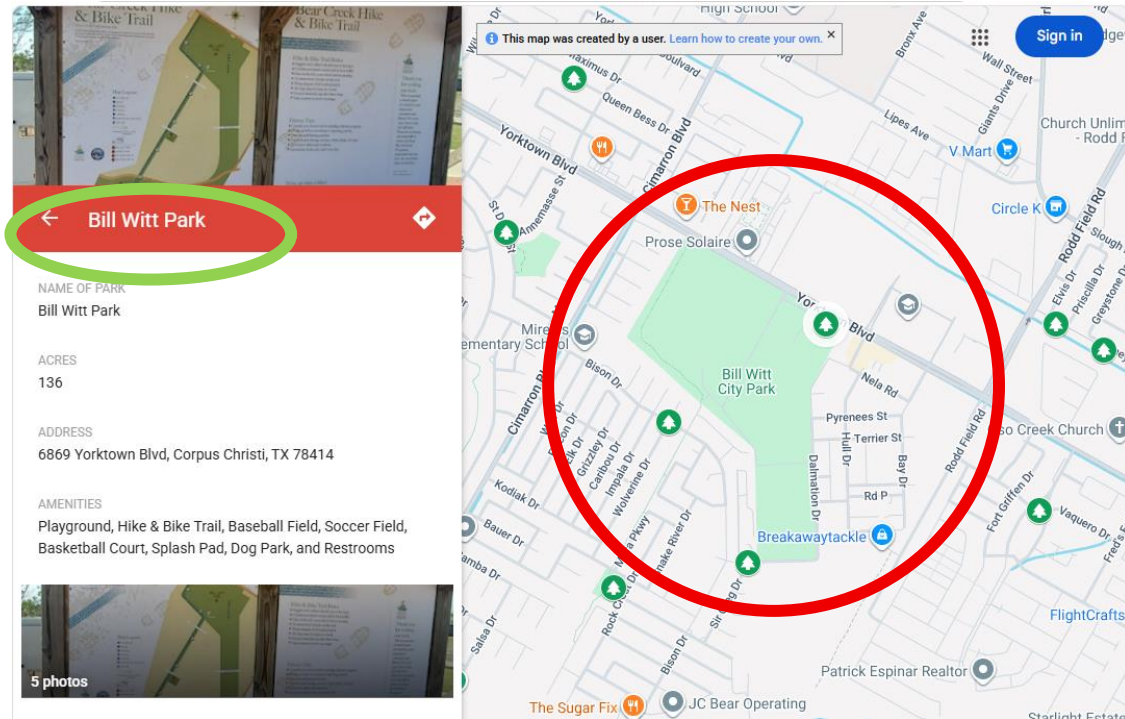

# Find a Park

**Helpful Tips** regarding the features of this **interactive map**

## City of Corpus Christi Parks Interactive Map:

<https://cctx.info/City-Parks-Interactive-Map>

Click this symbol  on the upper right-hand corner of the map below to view it larger.

Click the arrows  on the left-hand panel of the map below to expand the view for the full description and to view the full list of parks.

Click on any park on the list, like **Bill Witt Park** shown below, for information about the park (acres, address, amenities, and may show images) and the location on the map.

Select the search tool , and enter a park name, like **Bill Witt Park** shown below, to view the location on the map. You may also search by **street name, ZIP code, amenities, etc.**